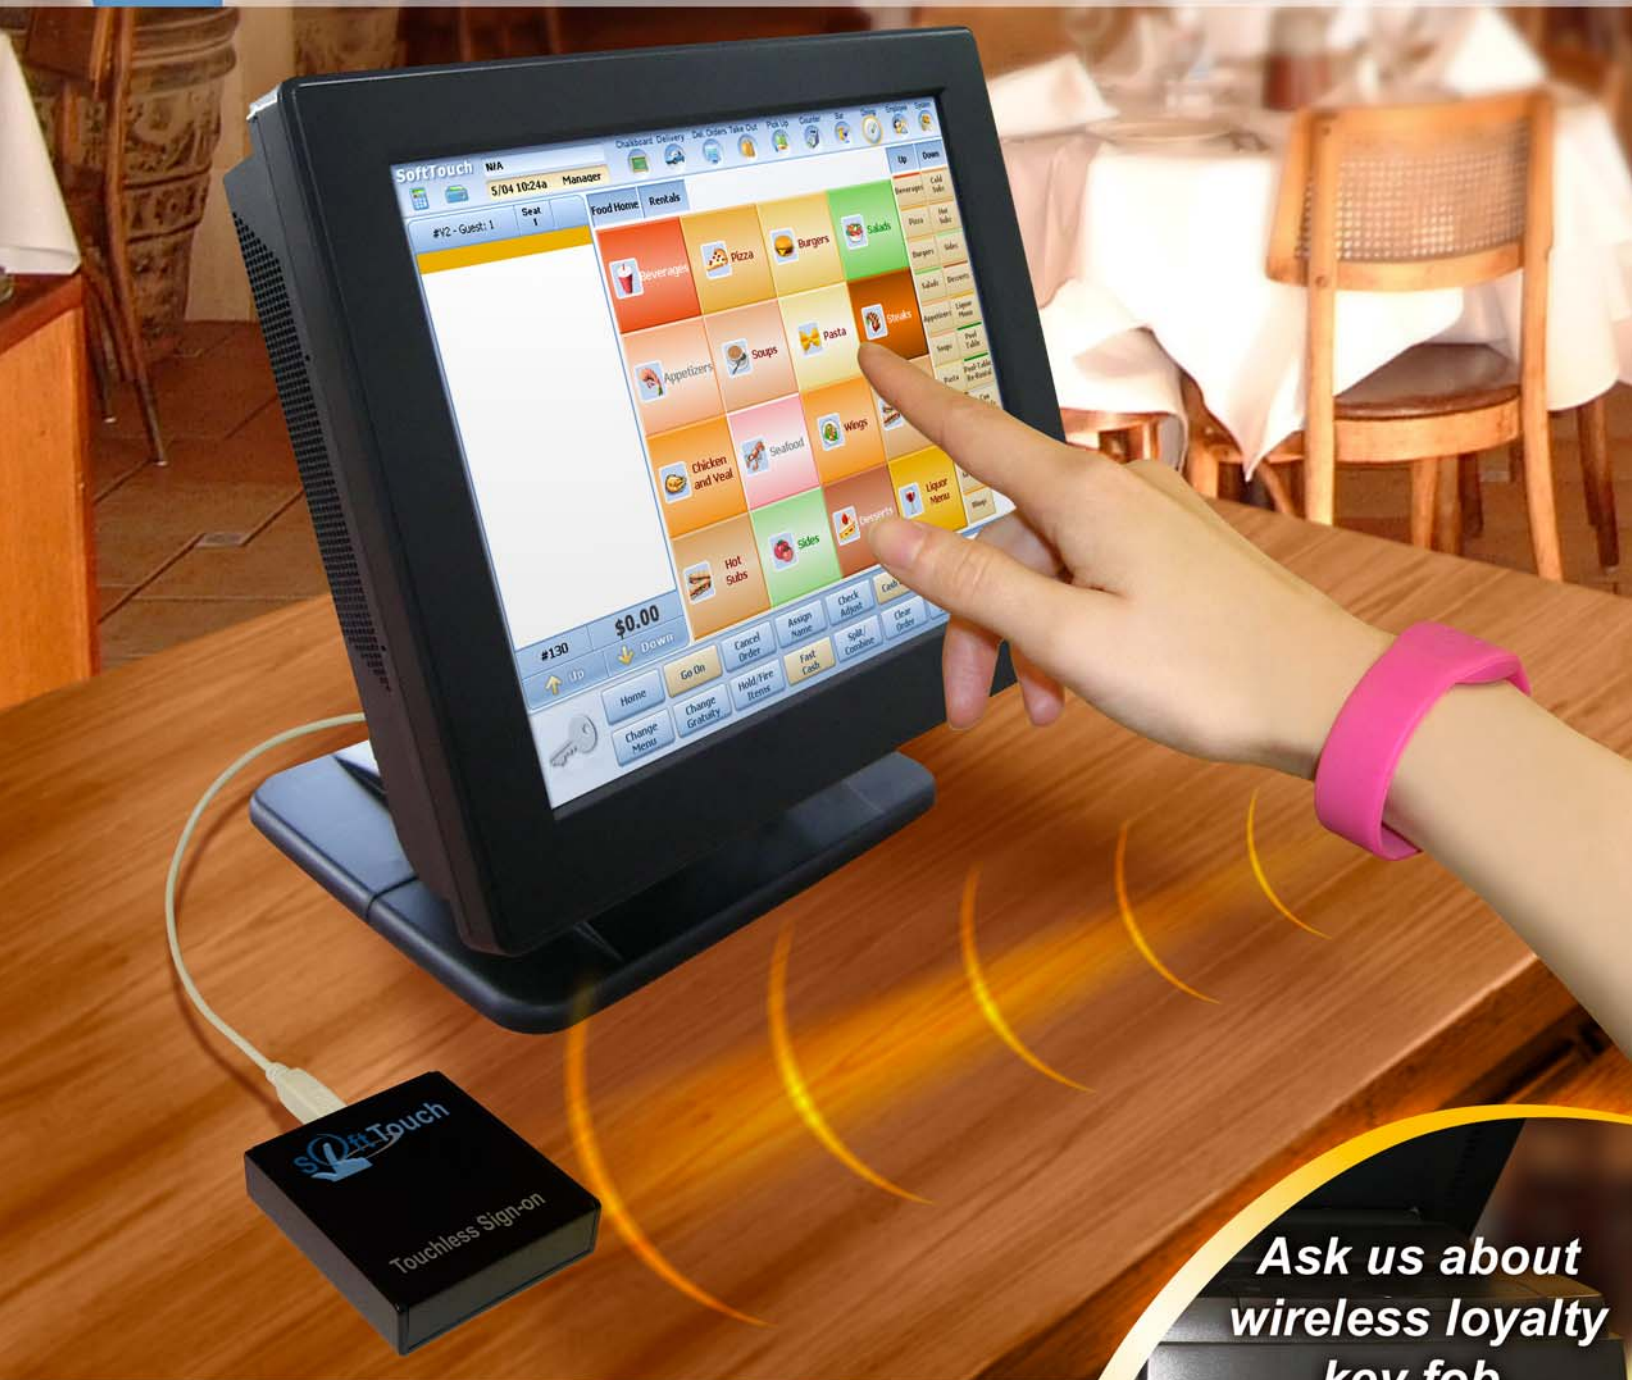

# SoftTouch Touchless Technology

**Ask us about  
wireless loyalty  
key fob.**

## SoftTouch Touchless Sign-on™

Our flagship point-of-sale and restaurant management system provides an essential productivity solution for restaurants from quick-service to upscale fine dining. Our latest innovation is Touchless Sign-on™; the wait staff wears RFID bracelets that trigger an automatic logon at the POS station when the user is within range. No more swiping ID cards or punching in access codes.